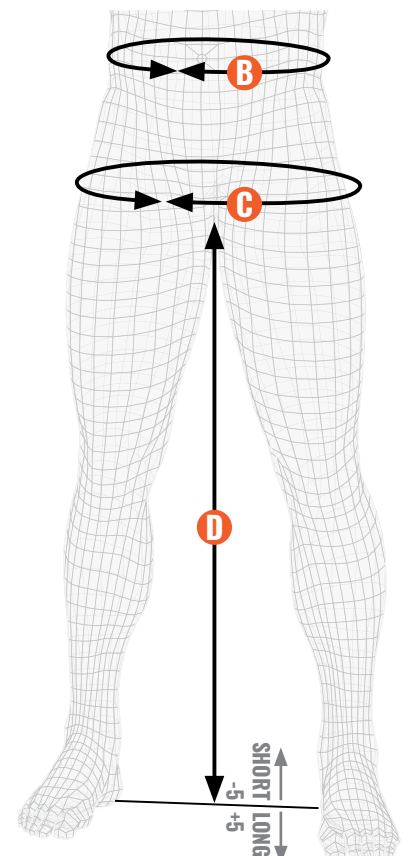

A CHEST SIZE

Place your tape measure around the widest part of your chest and breathe normally.

B WAIST SIZE

Place your tape measure just below your bottom ribs around your stomach.

C HIP SIZE

Place your tape measure around the widest part of your hips and buttocks.

SIZE CONVERSION

MEN										WOMEN							
INT	XS	S	M	L	XL	2XL	3XL	4XL	5XL	INT	XS	S	M	L	XL	2XL	3XL
EU	36	38	40	42	44	46	48	50	52	EU	36	38	40	42	44	46	48
IT	40	42	44	46	48	50	52	54	56	IT	40	42	44	46	48	50	52
US	26	28	30	32	34	36	38	40	42	US	26	28	30	32	34	36	38

B WAIST SIZE

Place your tape measure just below your bottom ribs around your stomach.

C HIP SIZE

Place your tape measure around the widest part of your hips and buttocks.

D INSEAM

Stand up with your legs straight and measure from the crotch to the floor.

*for size L

GLOVES

F HAND SIZE

Wrap your tape measure around the palm of your hand, just below the knuckles.

SIZE CONVERSION									
SIZE	INT	XS	S	M	L	XL	2XL	3XL	4XL
	EU	6/7	7/8	8/9	9/10	10/11	11/12	12/13	13/14
MESURES									
F HAND SIZE (cm)	MEN	19/20	20/21	21/22	22/23	23/24	24/25	25/26	26/27
	WOMEN	17/18	18/19	19/20	20/21	21/22	22/23	23/24	-
	CHILDREN	-	14/15	15/16	16/17	17/18	-	-	-