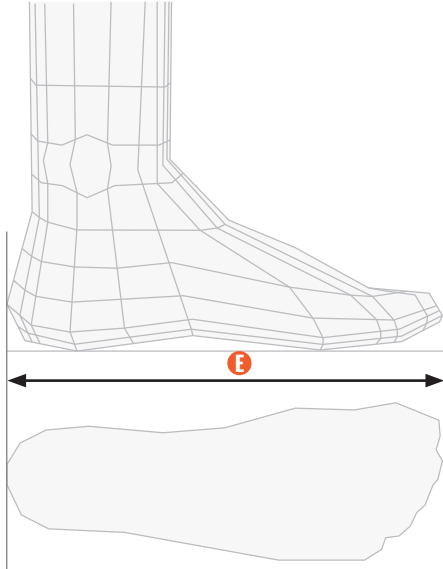

FOOTWEAR

FOOT SIZE

E FOOT SIZE

1. Place your foot on a piece of paper
2. Draw an outline of your foot on the paper
3. Measure the distance (in cm) between two most prominent points to get **E**.

SIZE CONVERSION

MEN												
EU	36	37	38	39	40	41	42	43	44	45	46	47
US		4	5	6	7	8	9	9,5	10	11	11,5	12,5
UK	3,5	4,5	5	6	6,5	7,5	8	9	9,5	10,5	11	12
JP	23	24	24,5	25	25,5	26,5	27,5	28	29	29,5	30	31
E (cm)	22,5	23,5	24	24,5	25,5	26	26,5	27	28	28,5	29	30

WOMEN												
EU	36	37	38	39	40	41	42	43	44	45	46	47
US	5	5,5	6,5	7,5	8	9	9,5	10,5	-	-	-	-
UK	3,5	4,5	5	6	6,5	7,5	8	9	9,5	10,5	11	12
JP	23	24	24,5	25	25,5	26,5	27,5	28	29	29,5	30	31
E (cm)	22,5	23,5	24	24,5	25,5	26	26,5	27	28	28,5	29	30

EU: EUROPE; US: UNITED STATES, UK: UNITED KINGDOM, JP: JAPAN

ACCESS EQUIP MOTOS FRANCE © 2022 TOUS DROITS RESERVES. Document donné à titre indicatif et non contractuel. Nous nous réservons le droit de modifier nos modèles sans préavis.

COPYRIGHT © 2022 ACCESS EQUIP MOTOS FRANCE IXON® ALL RIGHTS RESERVED. Document given for information purposes only and not contractual. We reserve the right to modify our models without advance notice.