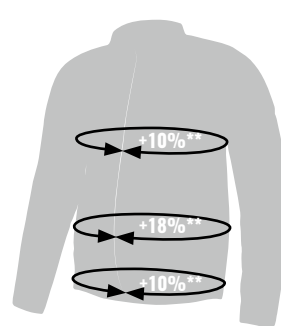

WOMEN					
SIZE	XS	S	M	L	XL
A CHEST SIZE (cm)	84	88	92	98	104
B WAIST SIZE (cm)	69	73	77	83	89
C HIP SIZE (cm)	96	100	104	110	116

CHILDREN				
SIZE / BUILD (cm)	8 years 120/130	10 years 130/140	12 years 140/150	14 years 150/162
A CHEST SIZE (cm)	63/78	69/80	76/83	81/87
B WAIST SIZE (cm)	57/66	61/69	66/72	74/83
C HIP SIZE (cm)	62/71	68/77	74/83	78/85

JACKETS

MEN										MEN C-SIZING						
SIZE	XS	S	M	L	XL	2XL	3XL	4XL	5XL	C-2XL	C-3XL	C-4XL	C-5XL	C-6XL	C-7XL	C-8XL
A CHEST SIZE (cm)	88	92	96	100	104	108	112	116	120	119	125	130	136	141	147	152
B WAIST SIZE (cm)	75	79	83	87	91	95	99	103	107	116	122	127	133	138	144	149
C HIP SIZE (cm)	90	94	97	100	104	108	111	115	118	119	123	127	131	135	139	143

WOMEN									WOMEN C-SIZING						
SIZE	XS	S	M	L	XL	2XL	3XL	4XL	C-2XL	C-3XL	C-4XL	C-5XL	C-6XL	C-7XL	C-8XL
A CHEST SIZE (cm)	84	88	92	96	100	104	110	116	113	119	125	130	135	140	145
B WAIST SIZE (cm)	69	73	77	81	85	89	95	101	94	99	105	110	115	121	126
C HIP SIZE (cm)	94	98	102	106	110	114	120	125	112	117	122	127	132	137	142

STANDARD
Regular fit

*compared to size L

FIT
Slim fit

**compared to size 2XL

MEN'S C-SIZING
For larger motorcyclists

WOMEN'S C-SIZING
For larger motorcyclists

SIZING CHART

TROUSERS