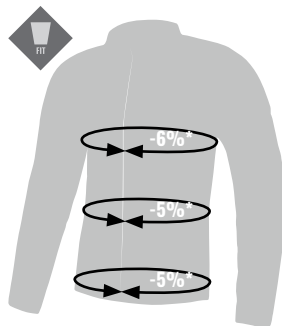

*compared to size L

FIT
Slim fit