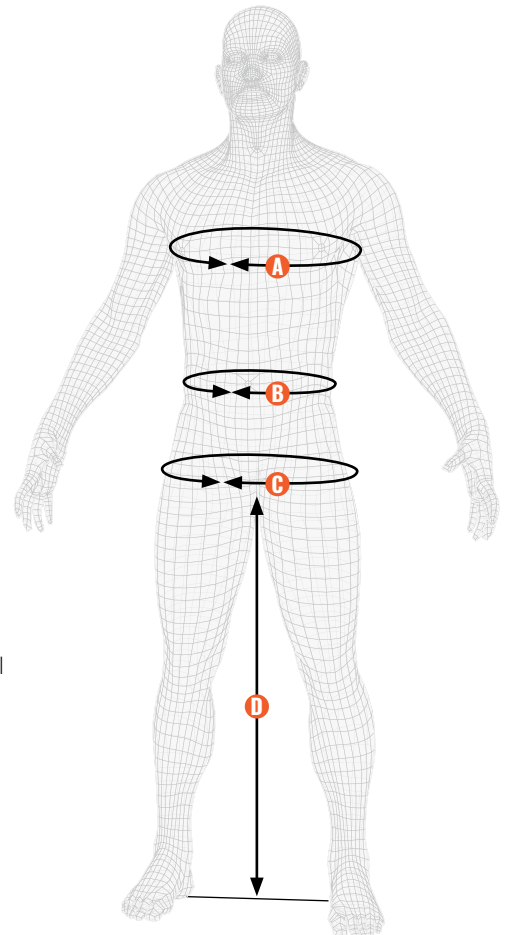

SIZING CHART

BUILD

To see approximately which size of IXON equipment you should choose depending on your weight, please see the table below:

MEASUREMENTS

To see which size will suit you, take the measurements shown below.

A CHEST SIZE

Place your tape measure around the widest part of your chest and breathe normally.

B WAIST SIZE

Place your tape measure just below your bottom ribs around your stomach.

C HIP SIZE

Place your tape measure around the widest part of your hips and buttocks.

D INSEAM

Stand up with your legs straight and measure from the crotch to the floor.

CHOOSE YOUR SIZE

Compare your measurements to the charts. If your measurements produce different sizes, choose the next size up to cover all measurements.

Example for a men's jacket:

A = 99cm: L

B = 87cm: L

C = 103cm: XL

So XL is the right choice

SIZE CONVERSION

MEN										WOMEN								
INT	XS	S	M	L	XL	2XL	3XL	4XL	5XL	INT	XS	S	M	L	XL	2XL	3XL	4XL
EU	44	46	48	50	52/54	56/58	58/60	62	64	EU	36	38	40	42/44	46	48	50	52
IT	46	48	50	52	54/56	58	60/62	64	66/68	IT	40	42	44	46/48	50	52/54	54	56/58