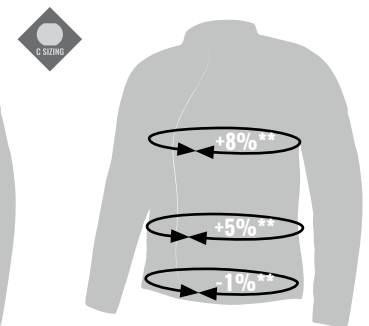

WOMEN									WOMEN C-SIZING						
SIZE	XS	S	M	L	XL	2XL	3XL	4XL	C-2XL	C-3XL	C-4XL	C-5XL	C-6XL	C-7XL	C-8XL
A CHEST SIZE (cm)	84	88	92	96	100	104	110	116	113	119	125	130	135	140	145
B WAIST SIZE (cm)	69	73	77	81	85	89	95	101	94	99	105	110	115	121	126
C HIP SIZE (cm)	94	98	102	106	110	114	120	125	112	117	122	127	132	137	142

STANDARD
Regular fit

*compared to size L

FIT
Slim fit

**compared to size 2XL

MEN'S C-SIZING
For larger motorcyclists

WOMEN'S C-SIZING
For larger motorcyclists

SIZING CHART

TROUSERS

MEASUREMENTS

MEN										MEN C-SIZING						
SIZE	XS	S	M	L	XL	2XL	3XL	4XL	5XL	C-2XL	C-3XL	C-4XL	C-5XL	C-6XL	C-7XL	C-8XL
B WAIST SIZE (cm)	75	79	83	87	91	95	99	103	107	120	126	132	138	144	150	156
C HIP SIZE (cm)	90	94	98	102	106	110	114	118	122	119	125	131	137	143	149	155
D INSEAM	81.5	83	84.5	86	87.5	89	90.5	92	93.5	76	77	78	79	80	81	82