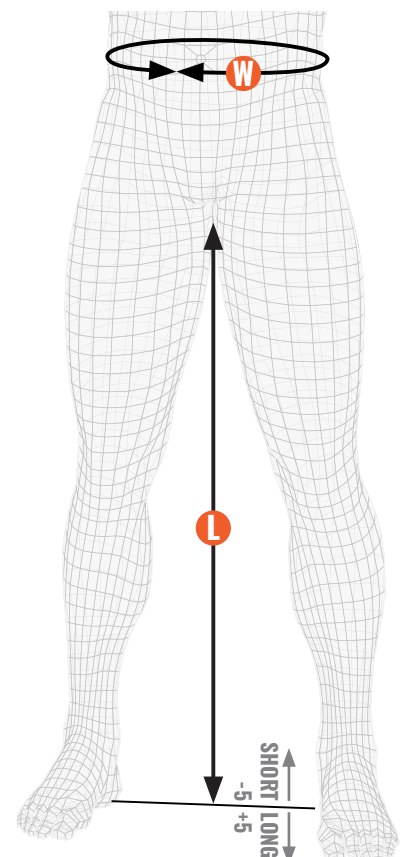

A CHEST SIZE

Place your tape measure around the widest part of your chest and breathe normally.

B WAIST SIZE

Place your tape measure just below your bottom ribs around your stomach.

C HIP SIZE

Place your tape measure around the widest part of your hips and buttocks.

WOMEN - EXC. NEW SPRING-SUMMER 2022 PRODUCTS											
US (WAIST)	26	27	28	29	30	31	32	33	34	36	38
INT	XS	-	S	-	M	-	L	-	XL	2XL	3XL
W WAIST SIZE (cm)	69	71	73	75	77	79	81	83	85	89	95
L INSEAM (cm)	79,5	-	80,5	-	81,5	-	82,5	-	83,5	84,5	85,5

SHORT/STANDARD/LONG

IXON provides shorter (short) and longer (long) options with a shorter or longer inseam as well as standard jeans so everyone can find their perfect fit.

	SHORT	STANDARD*	LONG
L INSEAM (cm)	-5	86	+5

*for size L

W WAIST SIZE

Place your tape measure just below your bottom ribs around your stomach.

L INSEAM

Stand up with your legs straight and measure from the crotch to the floor.

FOOTWEAR

FOOT SIZE

E FOOT SIZE