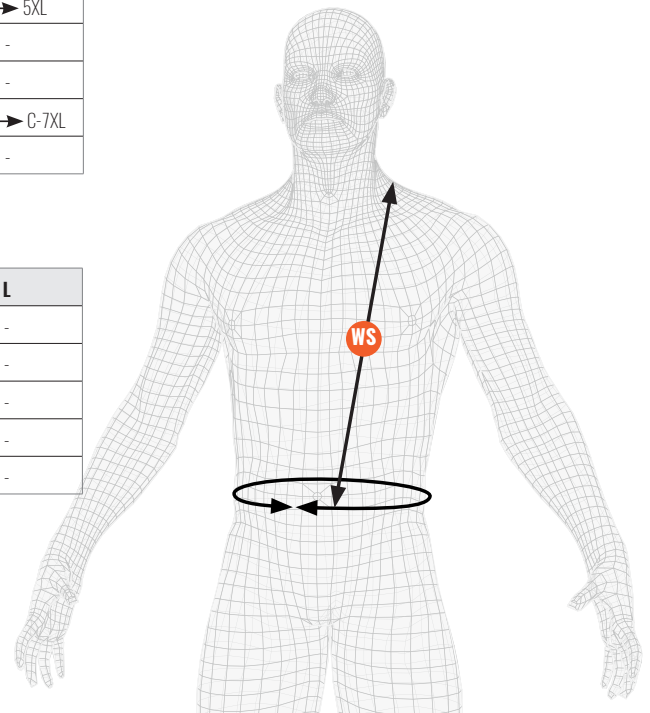

BACK PROTECTORS

IX-PRO-BFB-2

Choose the size of your IX-PRO-BFB-2 back protector depending on the size of your IXON jacket.

FROM WINTER 2020

SIZE		S	M	L
SIZE JACKET IXON	MEN	-	XS → L	XL → 5XL
	WOMEN	XS → S	M → 5 XL	-
	CHILDREN	6 ANS → 16 ANS	-	-
	MEN C-SIZING	-	-	C-2XL → C-7XL
	WOMEN C-SIZING	-	C-2XL → C-7XL	-

WINTER 2017 > SUMMER 2020

SIZE		S	M	L
SIZE JACKET IXON	MEN	XS → 5XL	-	-
	WOMEN	XS → 5XL	-	-
	CHILDREN	6 ANS → 16 ANS	-	-
	MEN C-SIZING	C-2XL → C-7XL	-	-
	WOMEN C-SIZING	C-2XL → C-7XL	-	-

PRE-WINTER 2017: CHECK ON AN INDIVIDUAL BASIS DEPENDING ON THE BACK PROTECTOR POCKET ON YOUR IXON JACKET

WARDEN COMP

SIZE	S	M	L
WS WAIST-SHOULDER DISTANCE (cm)	-	45-50	50-55

WS WS* SIZE

To measure your WS*, place the tape from the point of the shoulder to the end of waist.

*WS : Waist to shoulder (cm)

SIZING CHART