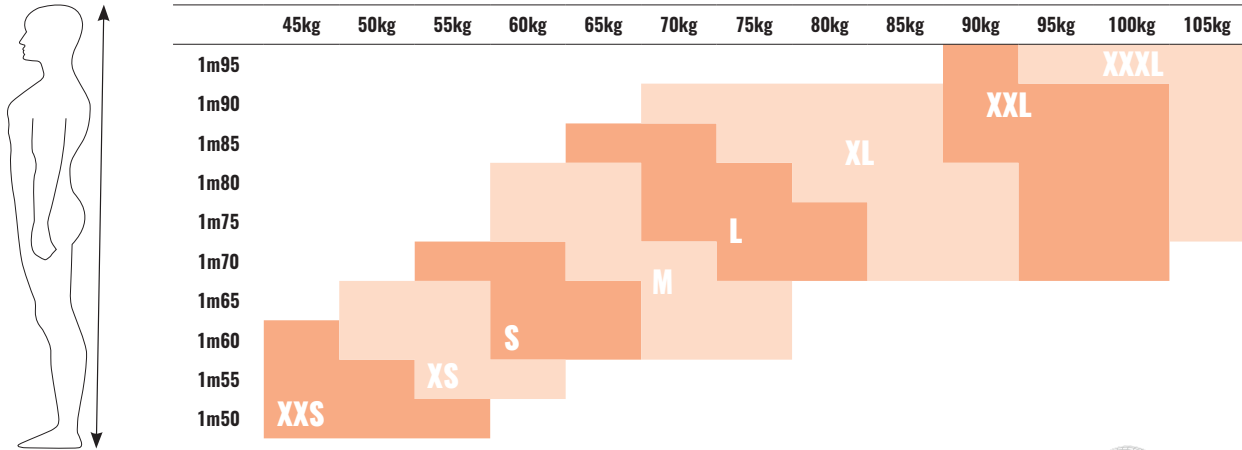

SIZING CHART

BUILD

To see approximately which size of IXON equipment you should choose depending on your weight, please see the table below:

MEASUREMENTS

To see which size will suit you, take the measurements shown below.

D INSEAM

Stand up with your legs straight and measure from the crotch to the floor.

CHOOSE YOUR SIZE

Compare your measurements to the charts. If your measurements produce different sizes, choose the next size up to cover all measurements.

MEN - EXC. NEW SPRING-SUMMER 2022 PRODUCTS											
US (WAIST)	26	28	29	30	31	32	33	34	36	38	40
INT	XS	S	-	M	-	L	-	XL	2XL	3XL	4XL
W WAIST SIZE (cm)	75	79	81	83	85	87	89	91	95	99	103
L INSEAM (cm)	81,5	83	-	84,5	-	86	-	87,5	89	90,5	92

WOMEN - EXC. NEW SPRING-SUMMER 2022 PRODUCTS											
US (WAIST)	26	27	28	29	30	31	32	33	34	36	38
INT	XS	-	S	-	M	-	L	-	XL	2XL	3XL
W WAIST SIZE (cm)	69	71	73	75	77	79	81	83	85	89	95
L INSEAM (cm)	79,5	-	80,5	-	81,5	-	82,5	-	83,5	84,5	85,5