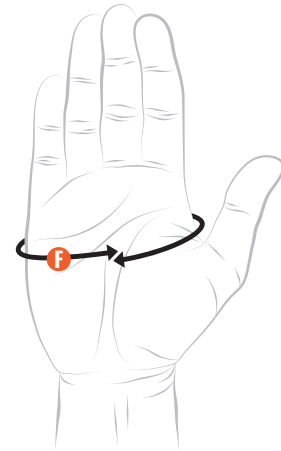

GLOVES

F HAND SIZE

Wrap your tape measure around the palm of your hand, just below the knuckles.