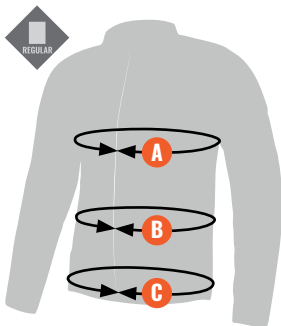

SUITS

MEN								
SIZE	XS	S	M	L	XL	2XL	3XL	4XL
A CHEST SIZE (cm)	88	92	96	100	104	108	112	116
B WAIST SIZE (cm)	75	79	83	87	91	95	99	103
C HIP SIZE (cm)	90	94	98	102	106	110	114	118

WOMEN					
SIZE	XS	S	M	L	XL
A CHEST SIZE (cm)	84	88	92	98	104
B WAIST SIZE (cm)	69	73	77	83	89
C HIP SIZE (cm)	96	100	104	110	116

CHILDREN				
SIZE / BUILD (cm)	8 years 120/130	10 years 130/140	12 years 140/150	14 years 150/162
A CHEST SIZE (cm)	63/78	69/80	76/83	81/87
B WAIST SIZE (cm)	57/66	61/69	66/72	74/83
C HIP SIZE (cm)	62/71	68/77	74/83	78/85

JACKETS

MEN										MEN C-SIZING						
SIZE	XS	S	M	L	XL	2XL	3XL	4XL	5XL	C-2XL	C-3XL	C-4XL	C-5XL	C-6XL	C-7XL	C-8XL
A CHEST SIZE (cm)	88	92	96	100	104	108	112	116	120	119	125	130	136	141	147	152
B WAIST SIZE (cm)	75	79	83	87	91	95	99	103	107	116	122	127	133	138	144	149
C HIP SIZE (cm)	90	94	97	100	104	108	111	115	118	119	123	127	131	135	139	143

WOMEN									WOMEN C-SIZING						
SIZE	XS	S	M	L	XL	2XL	3XL	4XL	C-2XL	C-3XL	C-4XL	C-5XL	C-6XL	C-7XL	C-8XL
A CHEST SIZE (cm)	84	88	92	96	100	104	110	116	113	119	125	130	135	140	145
B WAIST SIZE (cm)	69	73	77	81	85	89	95	101	94	99	105	110	115	121	126
C HIP SIZE (cm)	94	98	102	106	110	114	120	125	112	117	122	127	132	137	142

STANDARD
Regular fit